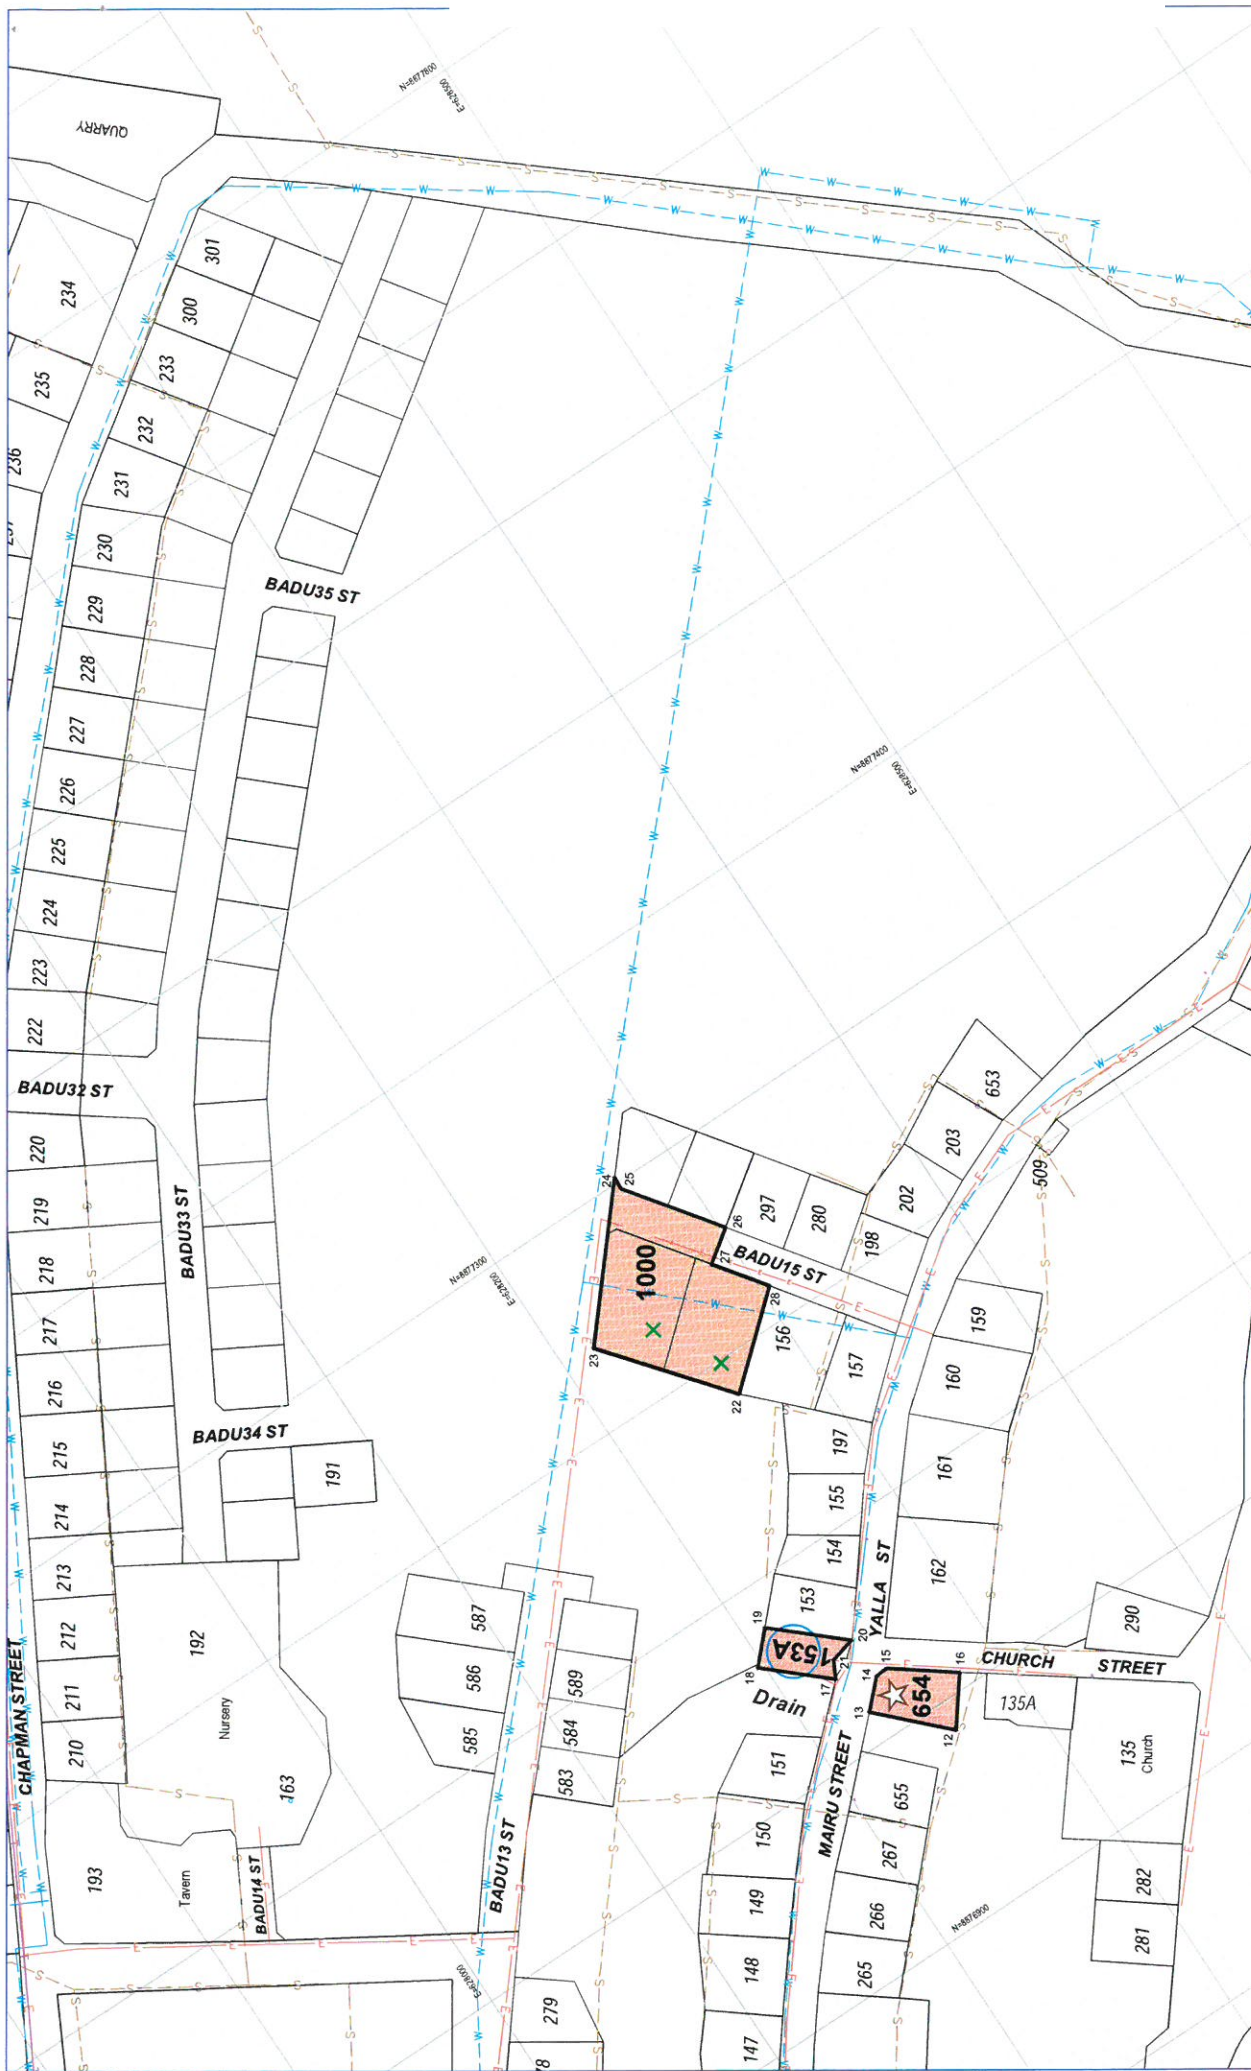

\*Image sourced from DERM 2009\*

**SCHEDULE 1 - AGREEMENT AREA, SOCIAL HOUSING -  
 BADU ISLAND**

Datum MGA94 z54 | Scale 1:2500 @ A3 | Date 17-3-2015 | Drawing PR109503-18 M | Sheet 1 of 6

**SCHEDULE 1 - AGREEMENT AREA, SOCIAL HOUSING -  
 BADU ISLAND**

\*Image sourced from DERM 2009\*

Datum MGA94 z64 | Scale 1:2500 @ A3 | Date 17-3-2015 | Drawing PR109503-18 M | Sheet 2 of 6

**SCHEDULE 1 - AGREEMENT AREA, SOCIAL HOUSING -  
BADU ISLAND**

0 25 50 75 10 125 250

**LEGEND**

-  Agreement Area
-  Brownfield Lots
-  Greenfield Lots
-  House to be demolished

"Image sourced from DERM 2009"

Datum MGA94 z54 | Scale 1:2500 @ A3 | Date 17-3-2015 | Drawing PR109503-18 M | Sheet 5 of 6

**LEGEND**

-  Agreement Area
-  Greenfield Lots
-  Brownfield Lots
-  House to be demolished

\*Image sourced from DERM 2009\*

Datum MGA94 z54 | Scale 1:2500 @ A3 | Date 17-3-2015 | Drawing PR109503-18 M | Sheet 6 of 6