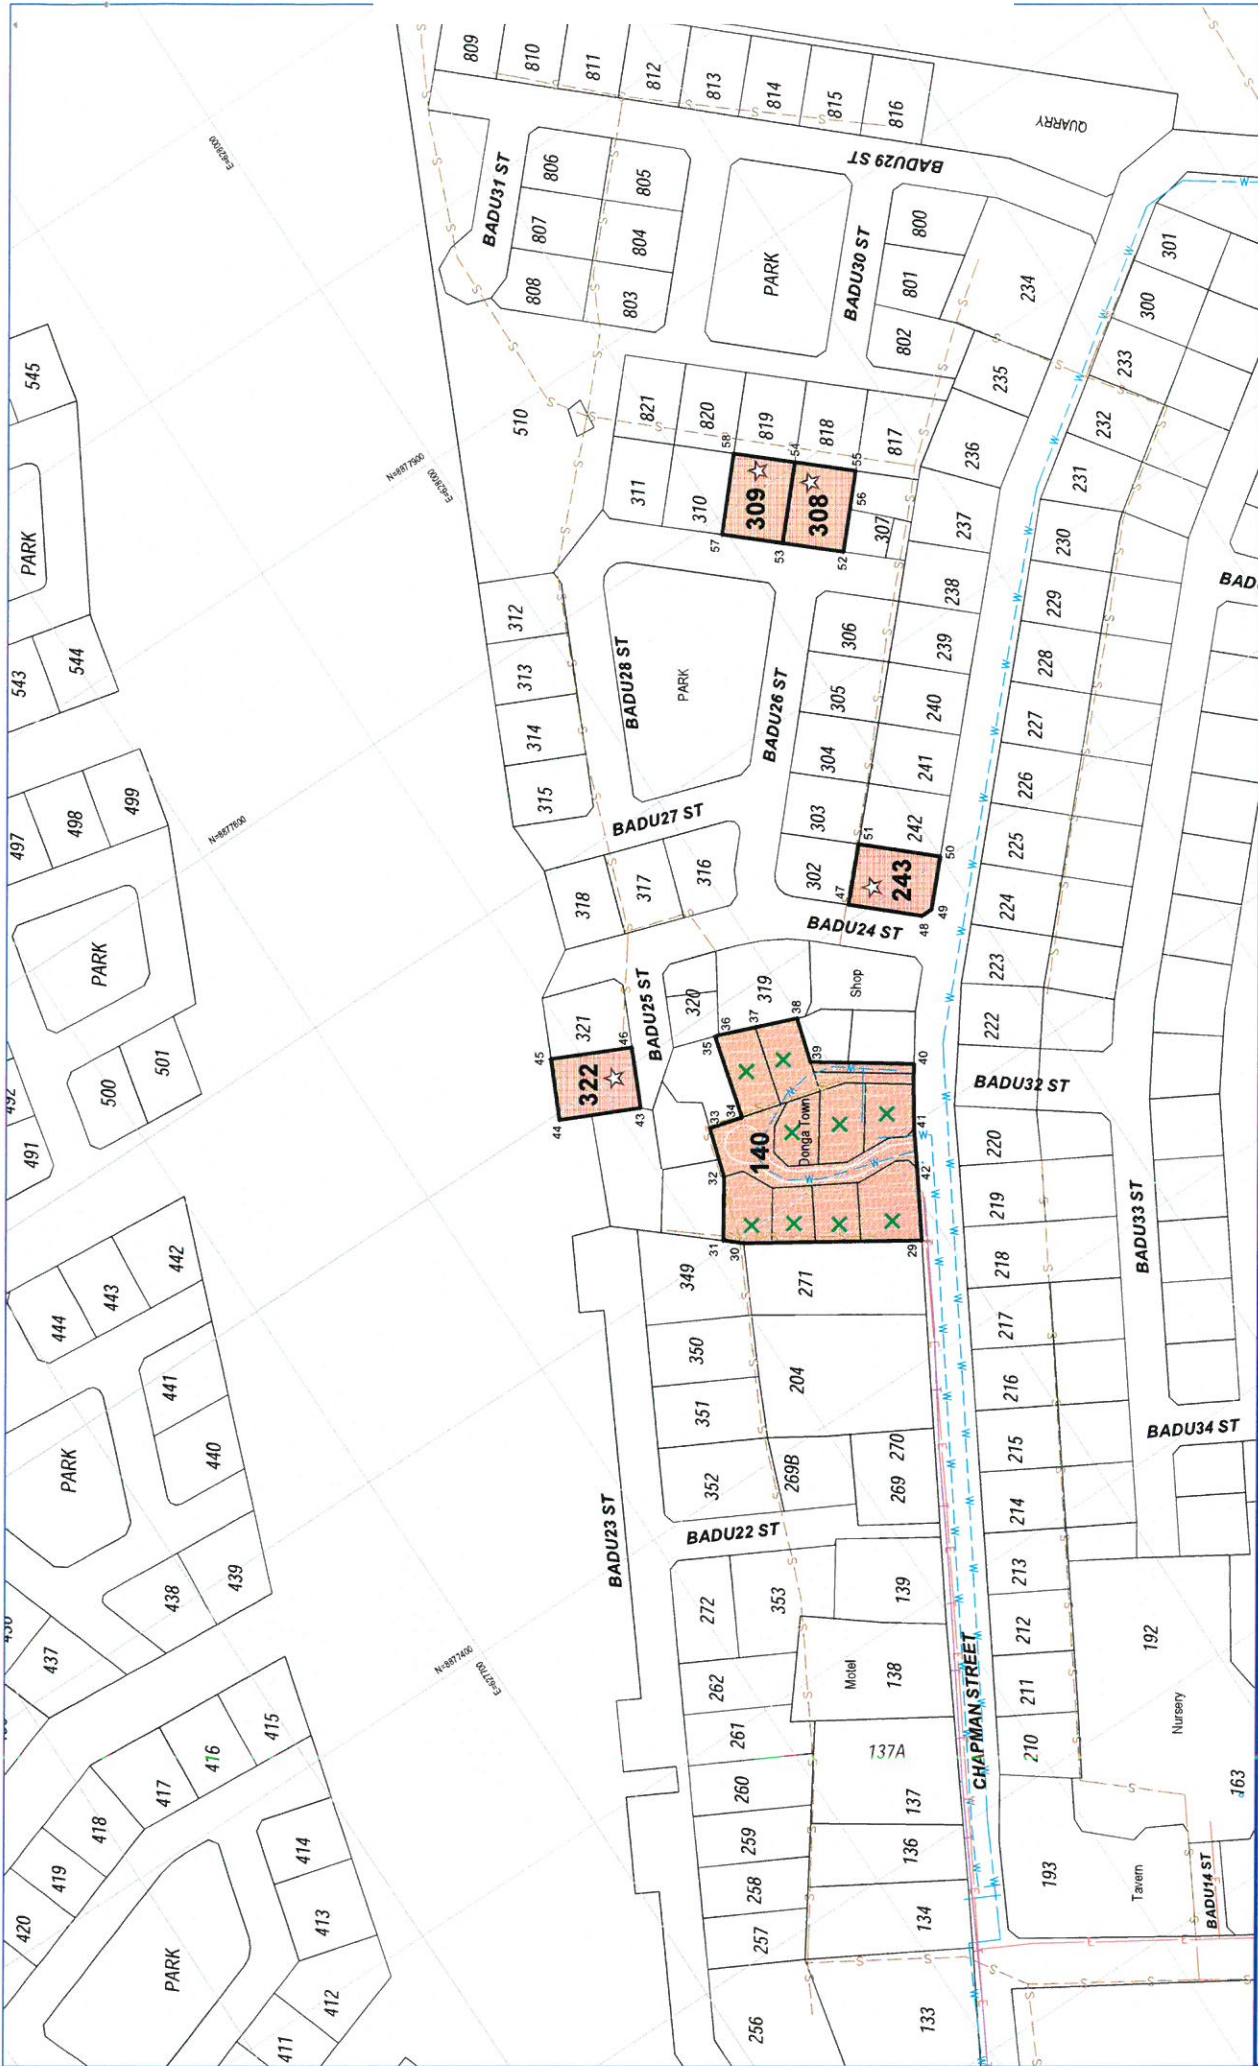

\*Image sourced from DERM 2009\*

**SCHEDULE 1 - AGREEMENT AREA, SOCIAL HOUSING -  
 BADU ISLAND**

Datum MGA94 z54 | Scale 1:2500 @ A3 | Date 17-3-2015 | Drawing PR109503-18 M | Sheet 1 of 6

**SCHEDULE 1 - AGREEMENT AREA, SOCIAL HOUSING -  
 BADU ISLAND**

\*Image sourced from DERM 2009\*

Datum MGA94 z64 | Scale 1:2500 @ A3 | Date 17-3-2015 | Drawing PR109503-18 M | Sheet 2 of 6

**SCHEDULE 1 - AGREEMENT AREA, SOCIAL HOUSING -  
BADU ISLAND**

0 25 50 75 10 125 250

**LEGEND**

-  Agreement Area
-  Brownfield Lots
-  Greenfield Lots
-  House to be demolished

"Image sourced from DERM 2009"

Datum MGA94 z54 | Scale 1:2500 @ A3 | Date 17-3-2015 | Drawing PR109503-18 M | Sheet 5 of 6

**LEGEND**

-  Agreement Area
-  Greenfield Lots
-  Brownfield Lots
-  House to be demolished

\*Image sourced from DERM 2009\*

Datum MGA94 z54 | Scale 1:2500 @ A3 | Date 17-3-2015 | Drawing PR109503-18 M | Sheet 6 of 6